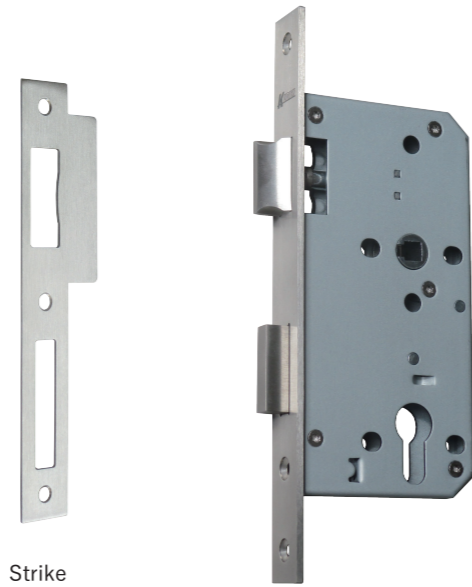

Mortice Locks

This mortice lock conforms to DIN18251 and EN12209:2003/AC2005. It can be used on fire rated door and the fire rated period is effective for more than 2 hours.

Material: (Mortice)Steel, Stainless
(Strike)Stainless
(Strike Pocket)Resin
Backset:60mm
Durability Testing:500,000 times
Specification: EN12209, DIN18251

Mortice Lock	
Product No.	Specification
500-010	Sash lock
500-011	Night latch lock
500-012	Deadlock
500-013	Passage lock
500-014	Privacy lock
500-015	Classroom lock
500-016	Roller lock

Screw included:
4.8×25 Flat head tapping screw 2pcs
4×16 Flat head tapping screw 3pcs
Parts included:
Mortice Lock 1pcs
Assembly screws 1set
Strike 1pcs
Strike Pocket 1pcs

Strike

Sash Lock

Night latch lock

Deadlock

Passage lock

Privacy lock

Classroom lock

Roller lock

- Sash lock** A locking mechanism with a built in latch bolt operated by lever handle or key and deadbolt operated by key. (A lock with emergency specification allows the latch bolt and deadbolt to be operated by interior lever handle.)
- Night latch lock** A locking mechanism with a built in latch bolt operated from interior lever handle and exterior key or thumb turn. (A lock with anti poke specification is impossible to be opened from the outside once the door's closed.)
- Deadlock** A locking mechanism with a built in deadbolt operated by a key or thumb turn.
- Passage lock** A locking mechanism with a built in latch bolt operated by both interior and exterior lever handle.
- Privacy lock** A locking mechanism with a built in latch bolt operated from both interior and exterior lever handle, and dead bolt operated by thumb turn or certain tools.
- Classroom lock** A locking mechanism with a built in latch bolt operated from interior lever handle and exterior key. The exterior lever handle is ineffective.
- Roller lock** A locking mechanism with a built in roller latch and the deadbolt is operated by the key or thumb turn.