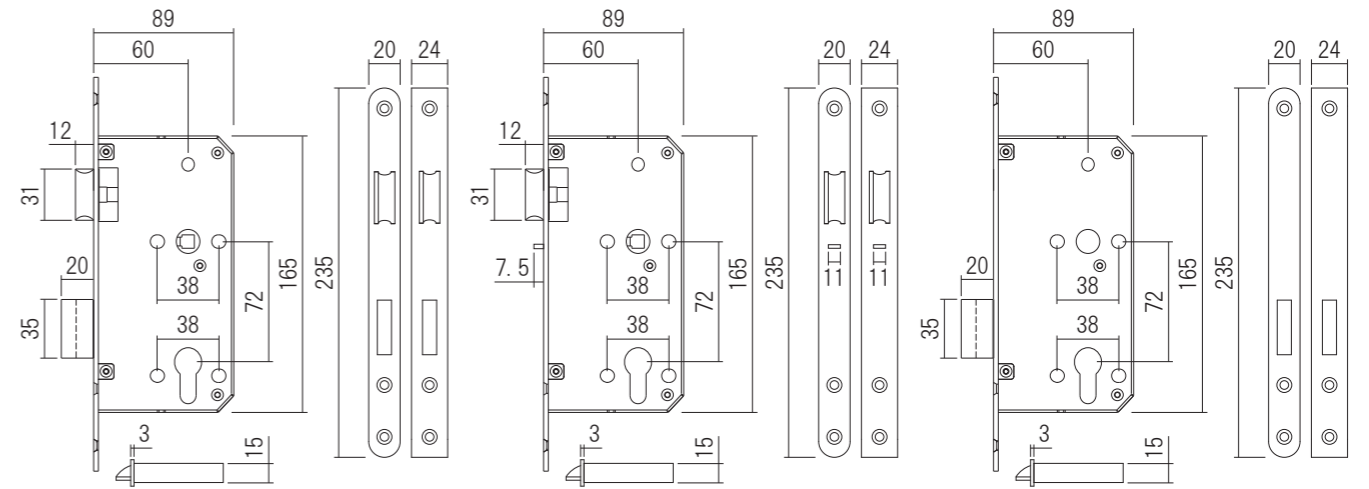

Sash lock

Night latch lock

Deadlock