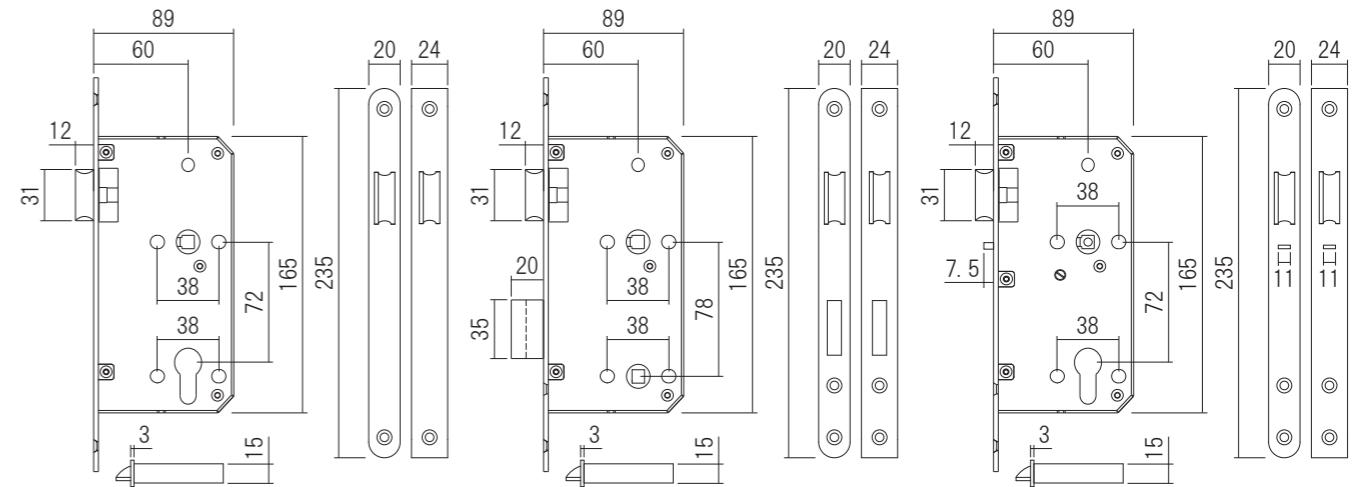

Passage lock

Privacy lock

Classroom lock