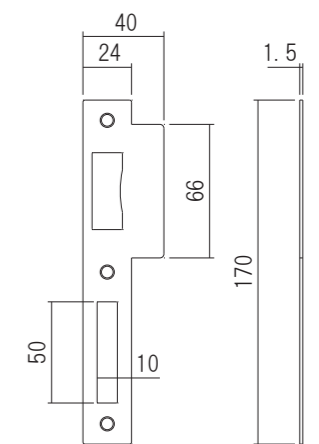

Strike

Lever Handles

Door Parts

Sliding Door Parts

Accessories

Cabinet Parts • Handrail

Euro Series

Aftermarket Parts