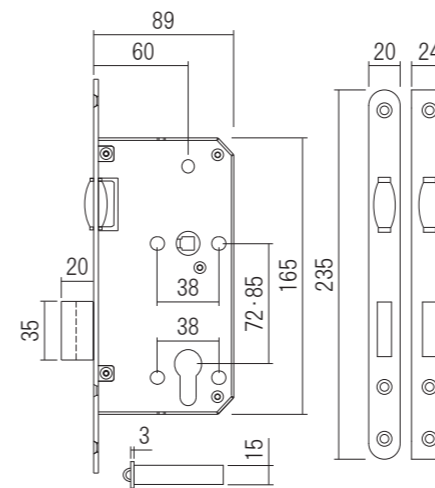

Roller lock