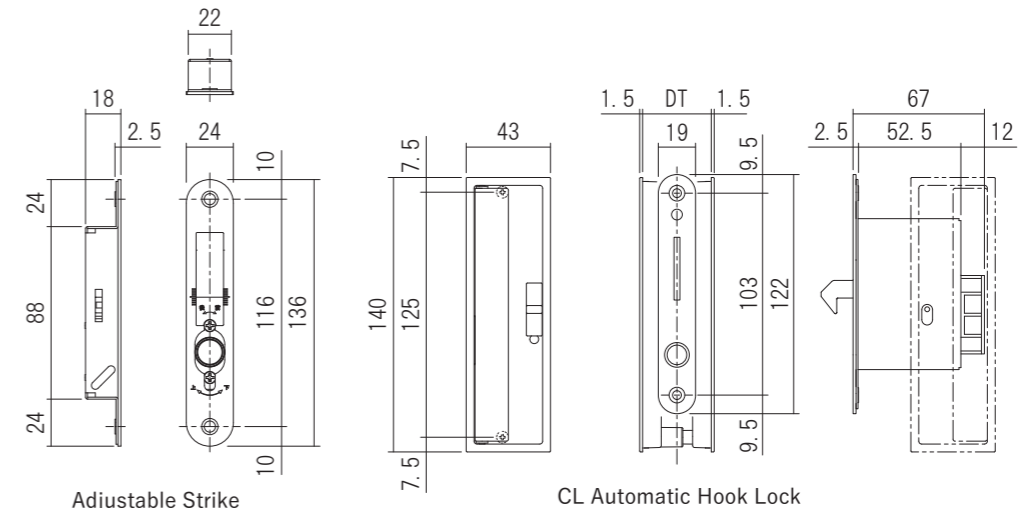

※ □: Enter R for the front Round type or S for the Rectangle type.
 ※ The price is for one inside and one outside set.
 ※ The finish of the front of the lock case and the strike is barrel polishing.
 Screw included:
 <Pull> M3 × 10, 15, 18 Flat head machine screw 2pcs
 (Depends on the door thickness.)
 <Lock Case> 4 × 20 Flat head tapping screw 2pcs
 <Strike> 4 × 20 Flat head tapping screw 2pcs

Round type Rectangle type
Adjustable Strike CL Automatic Hook Lock (Front Round type)

Passage Lock Privacy lock Indicator lock

Chrome Plating Satin Silver Black Painting

Adjustable Strike CL Automatic Hook Lock