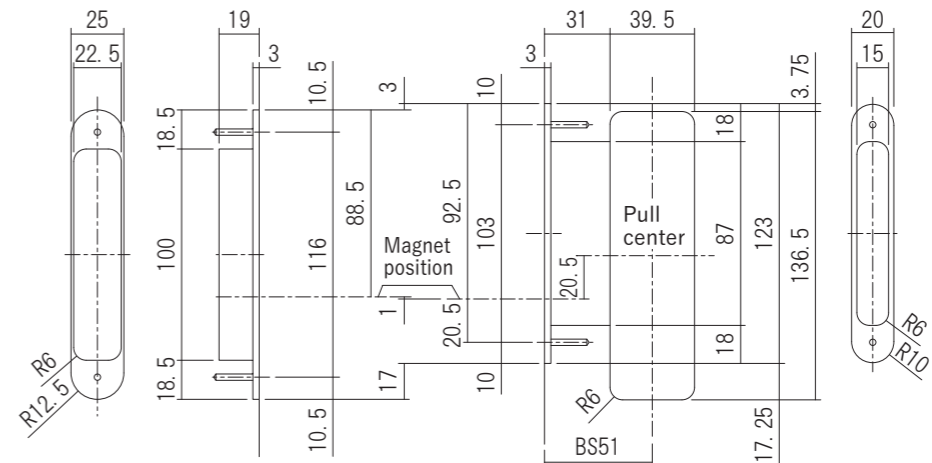

Round type Rectangle type
Adjustable Strike CL Automatic Hook Lock (Front Round type)

Passage Lock Privacy lock Indicator lock

Chrome Plating Satin Silver Black Painting

Adjustable Strike CL Automatic Hook Lock

Digging process drawing