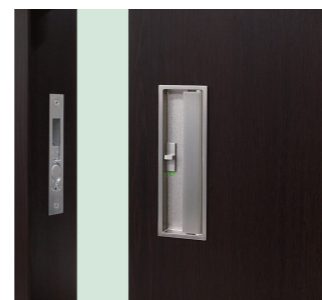

Material: <Pull>ZDC
<Lock Case, Strike>Stainless, Steel
Door Thickness: 30~46mm
Strike Installation Range: Up-Down ± 4mm, Depth 4mm

CL Automatic Hook Lock (Door Thickness: 30~32mm)

Product No.	Key Specification	Finish/Color
224-679□	Passage Lock	Chrome Plating
224-680□		Satin Silver
224-681□		Black Painting
224-661□	Privacy lock	Chrome Plating
224-662□		Satin Silver
224-663□		Black Painting
224-664□	Indicator lock	Chrome Plating
224-665□		Satin Silver
224-666□		Black Painting

※ □: Enter R for the front Round type or S for the Rectangle type.
 ※ The price is for one inside and one outside set.
 ※ The finish of the front of the lock case and the strike is barrel polishing.
 Screw included:
 <Pull> M3 × 10, 15, 18 Flat head machine screw 2pcs
 (Depends on the door thickness.)
 <Lock Case> 4 × 20 Flat head tapping screw 2pcs
 <Strike> 4 × 20 Flat head tapping screw 2pcs

Round type Rectangle type
Adjustable Strike CL Automatic Hook Lock (Front Round type)

Passage Lock Privacy lock Indicator lock

Chrome Plating Satin Silver Black Painting

Adjustable Strike CL Automatic Hook Lock