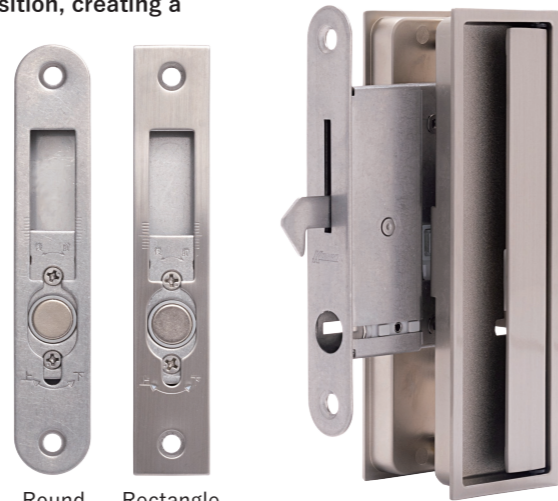

Product No.	Key Specification	Finish/Color
224-679□	Passage Lock	Chrome Plating
224-680□		Satin Silver
224-681□		Black Painting
224-661□	Privacy lock	Chrome Plating
224-662□		Satin Silver
224-663□		Black Painting
224-664□	Indicator lock	Chrome Plating
224-665□		Satin Silver
224-666□		Black Painting

CL Automatic Hook Lock (Door Thickness: 33~36mm)

Product No.	Key Specification	Finish/Color
224-682□	Passage Lock	Chrome Plating
224-683□		Satin Silver
224-684□		Black Painting
224-667□	Privacy lock	Chrome Plating
224-668□		Satin Silver
224-669□		Black Painting
224-670□	Indicator lock	Chrome Plating
224-671□		Satin Silver
224-672□		Black Painting

CL Automatic Hook Lock (Door Thickness: 37~46mm)

Product No.	Key Specification	Finish/Color
224-682□	Passage Lock	Chrome Plating
224-683□		Satin Silver
224-684□		Black Painting
224-673□	Privacy lock	Chrome Plating
224-674□		Satin Silver
224-675□		Black Painting
224-676□	Indicator lock	Chrome Plating
224-677□		Satin Silver
224-678□		Black Painting

※ □: Enter R for the front Round type or S for the Rectangle type.
※ The price is for one inside and one outside set.
※ The finish of the front of the lock case and the strike is barrel polishing.
Screw included:
<Pull> M3 × 10, 15, 18 Flat head machine screw 2pcs
(Depends on the door thickness.)
<Lock Case> 4 × 20 Flat head tapping screw 2pcs
<Strike> 4 × 20 Flat head tapping screw 2pcs

Round type Rectangle type
Adjustable Strike CL Automatic Hook Lock (Front Round type)