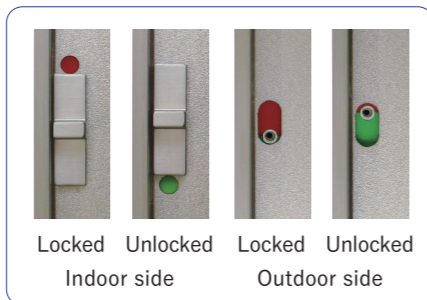

Material: <Pull>ZDC
<Lock Case, Strike>Stainless, Steel
Door Thickness: 30~46mm
Strike Installation Range: Up-Down ± 4mm, Depth 4mm

CL Automatic Hook Lock (Door Thickness: 30~32mm)

Product No.	Key Specification	Finish/Color
224-679□	Passage Lock	Chrome Plating
224-680□		Satin Silver
224-681□		Black Painting
224-661□	Privacy lock	Chrome Plating
224-662□		Satin Silver
224-663□		Black Painting
224-664□	Indicator lock	Chrome Plating
224-665□		Satin Silver
224-666□		Black Painting

CL Automatic Hook Lock (Door Thickness: 37~46mm)

Product No.	Key Specification	Finish/Color
224-682□	Passage Lock	Chrome Plating
224-683□		Satin Silver
224-684□		Black Painting
224-673□	Privacy lock	Chrome Plating
224-674□		Satin Silver
224-675□		Black Painting
224-676□	Indicator lock	Chrome Plating
224-677□		Satin Silver
224-678□		Black Painting

※ □: Enter R for the front Round type or S for the Rectangle type.
 ※ The price is for one inside and one outside set.
 ※ The finish of the front of the lock case and the strike is barrel polishing.
 Screw included:
 <Pull> M3 × 10, 15, 18 Flat head machine screw 2pcs
 (Depends on the door thickness.)
 <Lock Case> 4 × 20 Flat head tapping screw 2pcs
 <Strike> 4 × 20 Flat head tapping screw 2pcs

Round type Rectangle type
Adjustable Strike CL Automatic Hook Lock (Front Round type)

Passage Lock Privacy lock Indicator lock

Chrome Plating Satin Silver Black Painting

Adjustable Strike CL Automatic Hook Lock