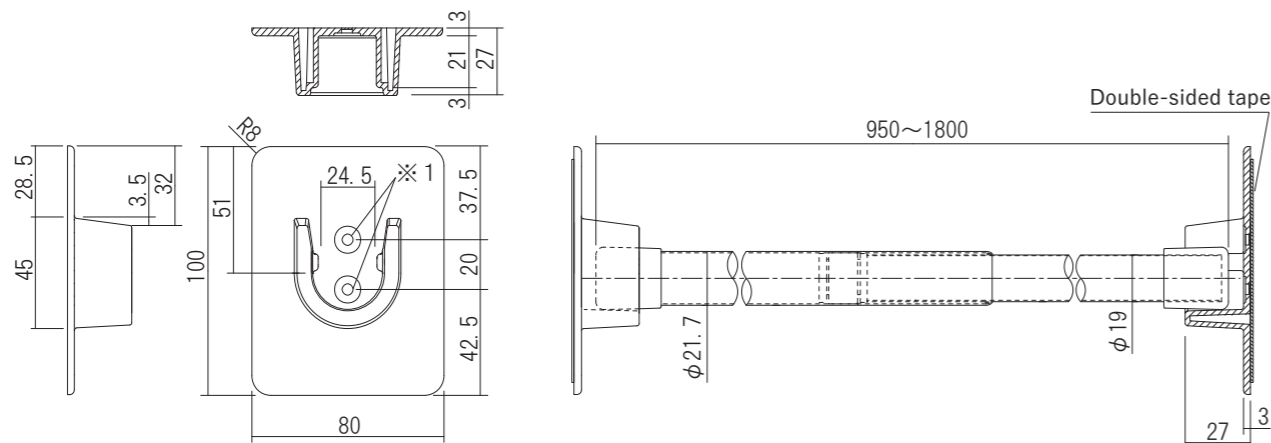

※1 You can use both double-sided tape and screws when installing the bracket to the wall.