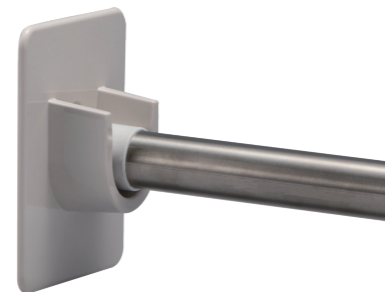

KS Flexible Laundry Pipe (Double-sided tape)

This laundry pipe allows you to dry the clothes in the bathroom. The rod is expandable, so you can adjust the length to suit the size of your bathroom. It uses sturdy stainless steel to hold the heavy laundry and maintain hygiene.

Material: <Pipe>Stainless
<Bracket>Resin
Load Capacity:10kg(98N)
Finish/Color:White Gray

KS Flexible Laundry Pipe set (Double-sided tape)

Product No.	Bathroom's wall dimension(mm)
610651	950~1,800

Screw included:
4 × 30 Truss head tapping screw 4pcs

Bracket set (Double-sided tape)

Product No.	Finish/Color
610655	White Gray
610658	Chrome Plating

Screw included:
4 × 30 Truss head tapping screw 4pcs
※ It is included in the main body set.

KS Flexible Laundry Pipe set

Pipe	1pcs
Bracket set	1set

Bracket set

Bracket	2pcs
Double-sided tape	2sheets
Installation screw	4pcs

Installation state

Bracket

Pipe
(With one set of cap)

Installation state

Pipe
(With one set of cap)