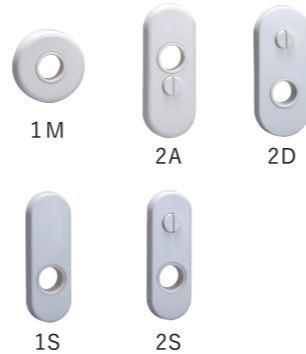

Lever Handles

Lock Case

Metal Case

Product No.	Product Name	Specification	Faceplate
P1-FL51CASE	FL51 Case	BS51 Privacy Lock	Round
740001	FT51 Case	BS51 Passage Lock	Round
P1-FR51CASE	FR51 Case	BS51 Privacy Lock	Round
P2-FR51CASE	FR51 Case	BS51 Privacy Lock	Rectangle
P1-FU32CASER	FU32 Case (For Resin Handle)	BS32 Privacy Lock	Rectangle
P1-FU32CASEM	FU32 Case (For Metal Handle)	BS32 Privacy Lock	Rectangle
P1-FU51CASER	FU51 Case (For Resin Handle)	BS51 Privacy Lock	Rectangle
P1-FU51CASEM	FU51 Case (For Metal Handle)	BS51 Privacy Lock	Rectangle

Accessories : Mounting screw

Resin Case

Product No.	Product Name	Specification	Faceplate
P1-KU32CASE	KU32 Case	BS32 Privacy Lock	Rectangle
P1-LU32CASE	LU32 Case	BS32 Privacy Lock	Rectangle

Accessories : Mounting screw

※ Images are for illustration only.
Lever handle and rosette not included.

Escutcheon

Product No.	Product Name	Applicable Case
P1-1MMARUW	Passage Lock, 1M, Round set (Resin)	FU (BS51)
P1-2AKOBAN	Privacy Lock, 2A, Oval set (Resin)	FU (BS32, 51)
P1-2DKOBAN	Privacy Lock, 2D, Oval set (Resin)	KU (BS32)
P1-1SKOBAN	Passage Lock, 1S, Oval set (Resin)	LU (BS32)
P1-2SKOBAN	Privacy Lock, 2S, Oval set (Resin)	LU (BS32)

Accessories : Mounting screw

Lever Handle

Product No.	Product Name
P1-AP4SLEVER	AP4 Type (bottom fix), Resin Lever Handle set (spindle not included)
P1-BP4YLEVER	BP4 Type (side fix), Resin Lever Handle set (spindle not included)

Accessories : Fixing screw

※ Illustration of the combination of the base and lever handle.

Lever Handles

Lever handle fixing screw (For Metal Lever Handles)