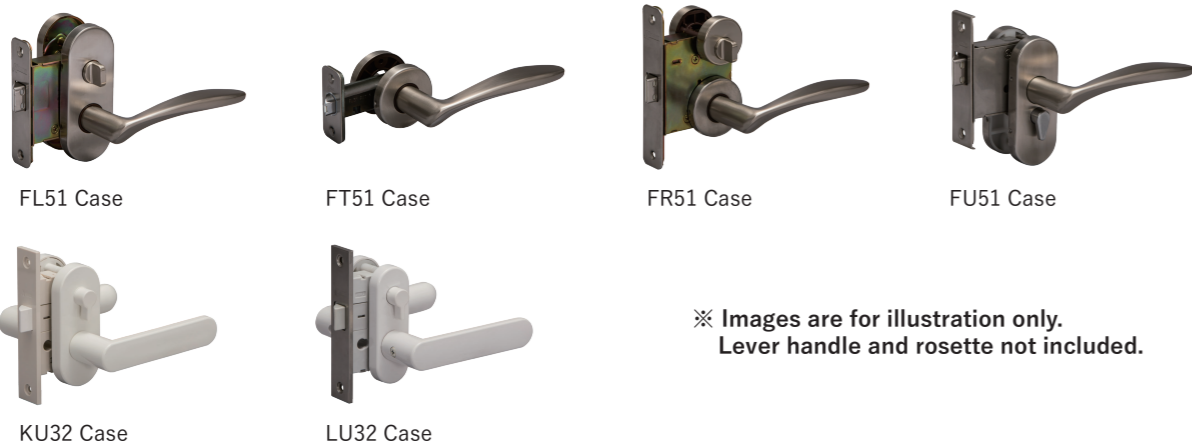

Lever Handles

Lock Case

Metal Case

Product No.	Product Name	Specification	Faceplate
P1-FL51CASE	FL51 Case	BS51 Privacy Lock	Round
740001	FT51 Case	BS51 Passage Lock	Round
P1-FR51CASE	FR51 Case	BS51 Privacy Lock	Round
P2-FR51CASE	FR51 Case	BS51 Privacy Lock	Rectangle
P1-FU32CASER	FU32 Case (For Resin Handle)	BS32 Privacy Lock	Rectangle
P1-FU32CASEM	FU32 Case (For Metal Handle)	BS32 Privacy Lock	Rectangle
P1-FU51CASER	FU51 Case (For Resin Handle)	BS51 Privacy Lock	Rectangle
P1-FU51CASEM	FU51 Case (For Metal Handle)	BS51 Privacy Lock	Rectangle

Accessories : Mounting screw

Resin Case

Product No.	Product Name	Specification	Faceplate
P1-KU32CASE	KU32 Case	BS32 Privacy Lock	Rectangle
P1-LU32CASE	LU32 Case	BS32 Privacy Lock	Rectangle

Accessories : Mounting screw

※ Images are for illustration only.  
Lever handle and rosette not included.

Escutcheon

Product No.	Product Name	Applicable Case
P1-1MMARUW	Passage Lock, 1M, Round set (Resin)	FU (BS51)
P1-2AKOBAN	Privacy Lock, 2A, Oval set (Resin)	FU (BS32, 51)
P1-2DKOBAN	Privacy Lock, 2D, Oval set (Resin)	KU (BS32)
P1-1SKOBAN	Passage Lock, 1S, Oval set (Resin)	LU (BS32)
P1-2SKOBAN	Privacy Lock, 2S, Oval set (Resin)	LU (BS32)

Accessories : Mounting screw

Lever Handle

Product No.	Product Name
P1-AP4SLEVER	AP4 Type (bottom fix), Resin Lever Handle set (spindle not included)
P1-BP4YLEVER	BP4 Type (side fix), Resin Lever Handle set (spindle not included)