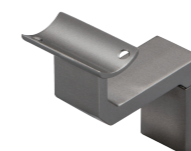

Cabinet Parts

Bracket for Hanger Pipe Set

Product No.	Product Name	Material	Finish/Color
P1-331	End Bracket	ZDC	Matte Silver (Painting)
P2-331	Middle Bracket	ZDC	Matte Silver (Painting)

Screw included:  
M4×20 Flat head machine screw 1pcs

Note: universal left-right bracket; priced per piece.

End Bracket

※ Images are for illustration only.  
Pipes not included.

Silver

Gold

Silver

Gold

Black

Silver

Gold

Black

Silver

Gold

Handrail

Bracket for NL Type (Set of 2)

Product No.	Material	Finish/Color
860072	ZDC, Resin	Silver
860073	ZDC, Resin	Gold

Screw included:  
4×40 Pan head tapping screw 8pcs  
3.5×20 Round flat head tapping screw 4pcs

Bracket for NE Type (Set of 2)

Product No.	Material	Finish/Color
860042	ZDC, Resin	Silver
860043	ZDC, Resin	Gold
860044	ZDC, Resin	Black