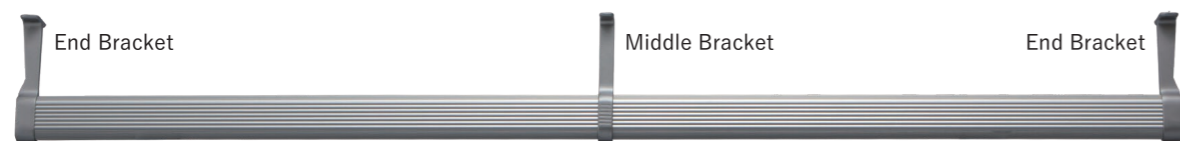

Cabinet Parts

Bracket for Hanger Pipe Set

Product No.	Product Name	Material	Finish/Color
P1-331	End Bracket	ZDC	Matte Silver (Painting)
P2-331	Middle Bracket	ZDC	Matte Silver (Painting)

Screw included:  
M4×20 Flat head machine screw 1pcs

Note: universal left-right bracket; priced per piece.

End Bracket

※ Images are for illustration only.  
Pipes not included.

Silver

Gold

Silver

Gold

Black

Silver

Gold

Black

Silver

Gold

Handrail

Bracket for NL Type (Set of 2)

Product No.	Material	Finish/Color
860072	ZDC, Resin	Silver
860073	ZDC, Resin	Gold

Screw included:  
4×40 Pan head tapping screw 8pcs  
3.5×20 Round flat head tapping screw 4pcs

Bracket for NE Type (Set of 2)

Product No.	Material	Finish/Color
860042	ZDC, Resin	Silver
860043	ZDC, Resin	Gold
860044	ZDC, Resin	Black