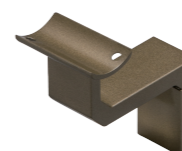

Note: universal left-right bracket; priced per piece.

End Bracket

※ Images are for illustration only.  
Pipes not included.

Silver

Gold

Silver

Gold

Black

Silver

Gold

Black

Silver

Gold

Handrail

Bracket for NL Type (Set of 2)

Product No.	Material	Finish/Color
860072	ZDC, Resin	Silver
860073	ZDC, Resin	Gold

Screw included:  
4×40 Pan head tapping screw 8pcs  
3.5×20 Round flat head tapping screw 4pcs

Bracket for NE Type (Set of 2)

Product No.	Material	Finish/Color
860042	ZDC, Resin	Silver
860043	ZDC, Resin	Gold
860044	ZDC, Resin	Black

Screw included:  
4×40 Pan head tapping screw 6pcs  
3.5×20 Pan head tapping screw 4pcs

Bracket for NI Type Entrance (Set of 2)

Product No.	Material	Finish/Color
860062	ZDC, Resin	Silver
860063	ZDC, Resin	Gold
860064	ZDC, Resin	Black