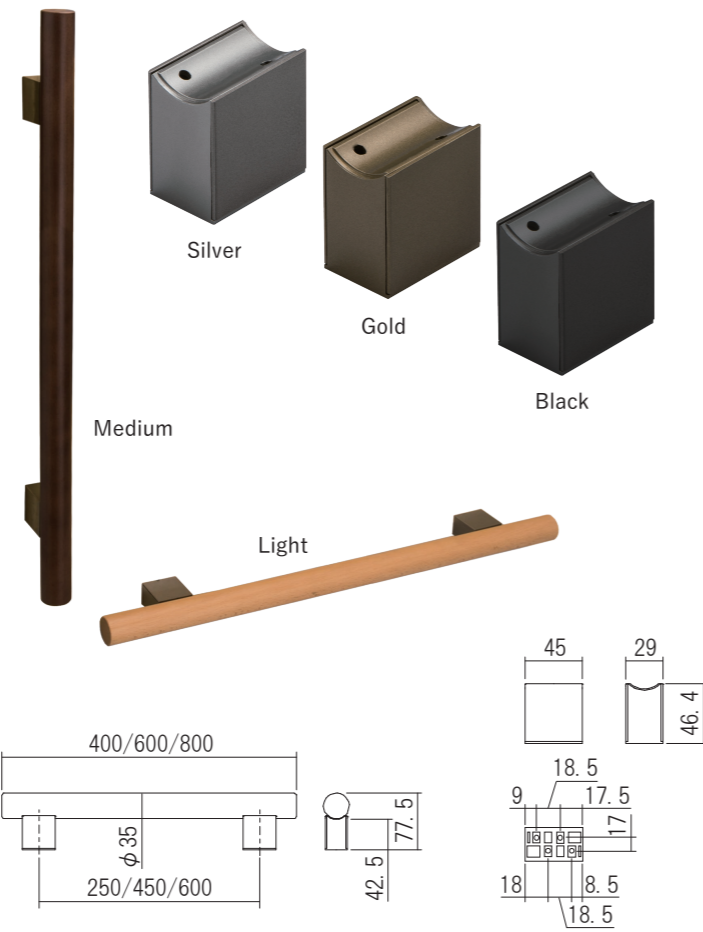

## NI Type Entrance

(Standing up and walking assist handrail)

Material: (Handrail) Natural Wood  
(Bracket) ZDC, Resin

### NI Type Entrance Round bar Handrail set

Product No.	Length (mm)	Finish/Color	Handrail	Bracket
855043	400	Light	Silver	Silver
855045		Light	Gold	Gold
855046		Light	Black	Black
855044		Medium	Silver	Silver
855042		Medium	Gold	Gold
855047		Medium	Black	Black
855063	600	Light	Silver	Silver
855065		Light	Gold	Gold
855066		Light	Black	Black
855064		Medium	Silver	Silver
855062		Medium	Gold	Gold
855067		Medium	Black	Black
855083	800	Light	Silver	Silver
855085		Light	Gold	Gold
855086		Light	Black	Black
855084		Medium	Silver	Silver
855082		Medium	Gold	Gold
855087		Medium	Black	Black

Screw included:

4 × 40 Pan head tapping screw 8pcs

### NI Type Entrance Bracket Only (2pcs as one set)

Product No.	Finish/Color
860062	Silver
860063	Gold
860064	Black

Screw included:

4 × 40 Pan head tapping screw 8pcs

3.5 × 20 Pan head tapping screw 4pcs