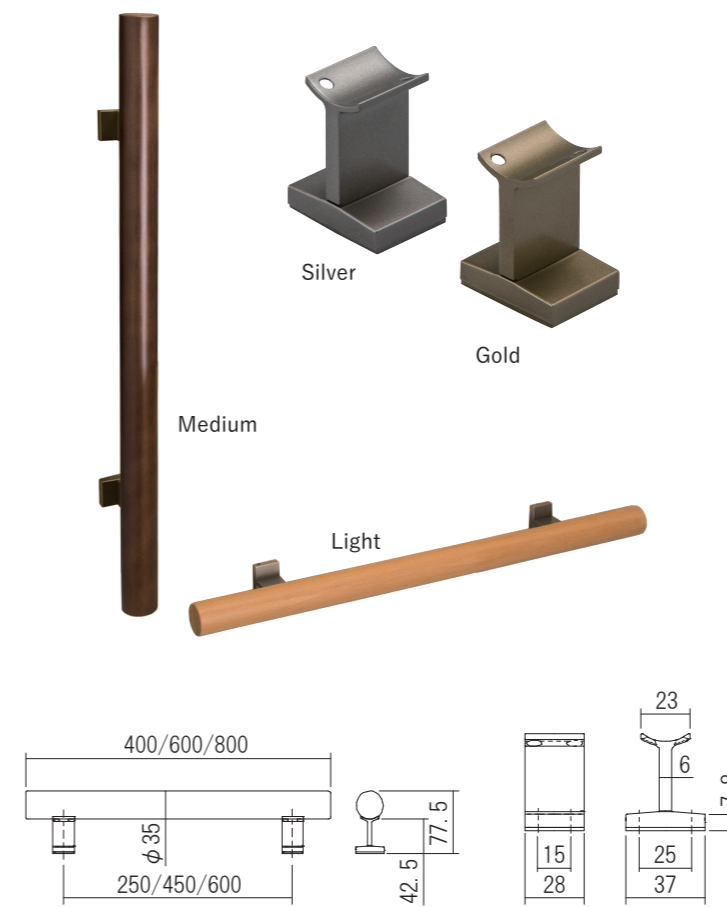

### NI Type Round Bar Handrail set

Product No.	Length (mm)	Finish/Color	Handrail	Bracket
854043	400	Light	Silver	Silver
854045		Light	Gold	Gold
854044		Medium	Silver	Silver
854042		Medium	Gold	Gold
854063	600	Light	Silver	Silver
854065		Light	Gold	Gold
854064		Medium	Silver	Silver
854062		Medium	Gold	Gold
854083	800	Light	Silver	Silver
854085		Light	Gold	Gold
854084		Medium	Silver	Silver
854082		Medium	Gold	Gold

Screw included:

4 × 40 Pan head tapping screw 8pcs

### NI Type Bracket Only (2pcs as one set)

Product No.	Finish/Color
860052	Silver
860053	Gold

Screw included:

4 × 40 Pan head tapping screw 8pcs

3.5 × 20 Round flat head tapping screw 4pcs